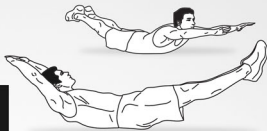

hollow hold

30-day challenge

© darebee.com

1 20 seconds hollow hold	2 20 seconds superman hold	3 25 seconds hollow hold	4 25 seconds superman hold	5 30 seconds hollow hold
6 30 seconds superman hold	7 35 seconds hollow hold	8 35 seconds superman hold	9 40 seconds hollow hold	10 40 seconds superman hold
11 45 seconds hollow hold	12 45 seconds superman hold	13 50 seconds hollow hold	14 50 seconds superman hold	15 55 seconds hollow hold
16 55 seconds superman hold	17 60 seconds hollow hold	18 60 seconds superman hold	19 1min 10sec hollow hold	20 1min 10sec superman hold
21 1min 20sec hollow hold	22 1min 20sec superman hold	23 1min 30sec hollow hold	24 1min 30sec superman hold	25 1min 40sec hollow hold
26 1min 40sec superman hold	27 1min 50sec hollow hold	28 1min 50sec superman hold	29 2 minutes hollow hold	30 2 minutes superman hold